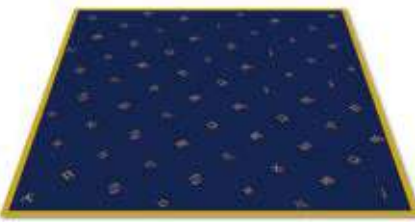

ASTROLOGY
(Code: TP07)
Velvet, embroidered,
80x80 cm.
978-886527111-7