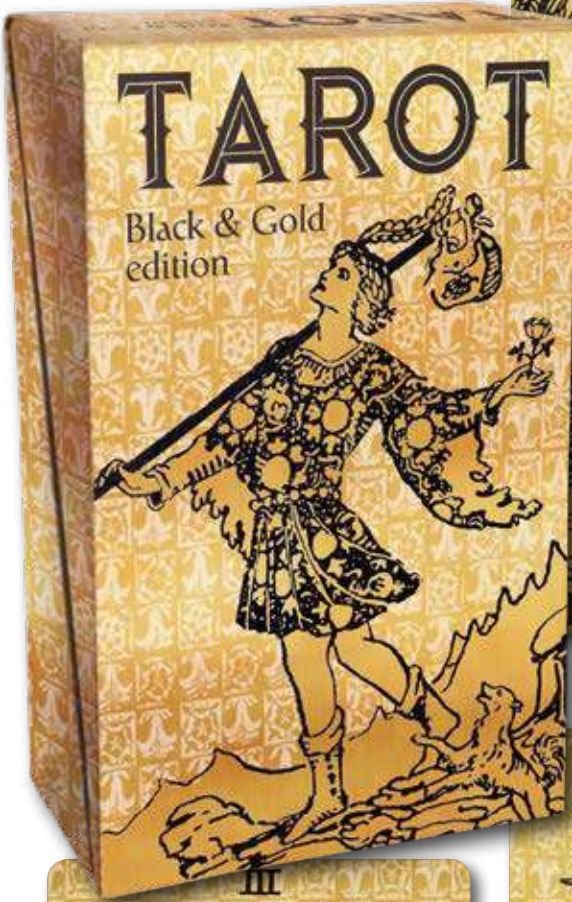

SEPTEMBER
2019
RELEASE

TAROT - BLACK AND GOLD EDITION
(Code: SP10)

Artwork by **Arthur Edward Waite**
Pamela Colman Smith

78 cards, 70x120 mm.

Instructions. Multilingual edition.
978-886527615-0

An unique work that seems to create Tarot anew. It can be described by only two words: Black and Gold. Just two colors, but they will take your breath away by sheer elegance and richness of the cards and of the packaging. Traditional tarot has never been so luminous.