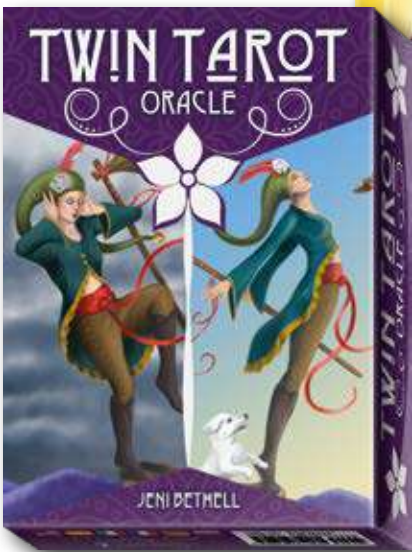

SANTA MUERTE
(Code: OR31)
Artwork by **Fabio Listrani**
32 cards, 88x125 mm.
Instructions.
Multilingual edition.
978-886527558-0

If you loved Fabio Listrani's Santa Muerte Tarot, you will want his Santa Muerte Oracle deck. The magic of death and the magic of life meet in this colorful, mystical oracle. Connect with ancestral wisdom and find guidance from beyond the veil with this fascinating deck.

**APRIL
2019**
RELEASE