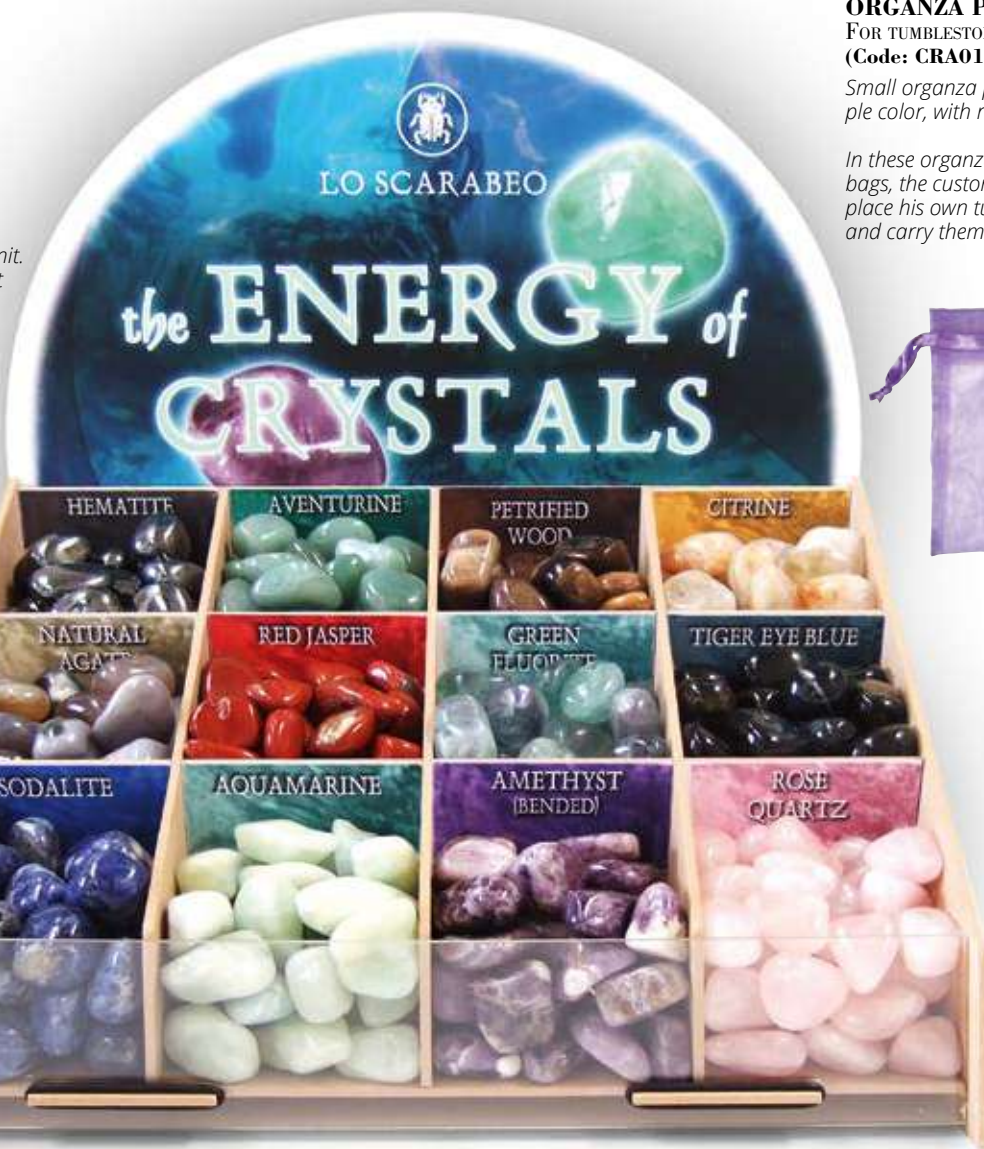

**TUMBLESTONES
COUNTER DISPLAY
(Code: ESPCR)**

Contains 12 tumblestones
(or 11 tumblestones and
organza pouch)
Size 296x245x179 mm
(plus crowner)

A sturdy and practical
wooded counter display unit.
It may contain 12 different
kind of tumblestones,
or one of the places
may be reserved for
the beautiful and handy
organza bags.

**ORGANZA POUCH
FOR TUMBLESTONES
(Code: CRA01)**

Small organza pouch, pur-
ple color, with ribbon tie.

In these organza elegant
bags, the customer may
place his own tumblestones
and carry them around.