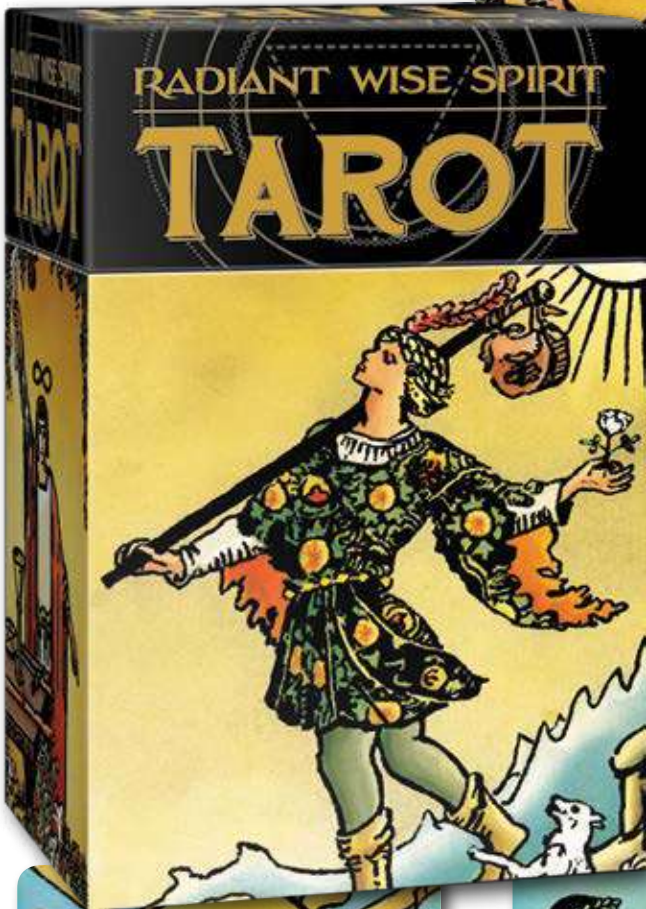

MAY
2019
RELEASE

I - THE MAGICIAN