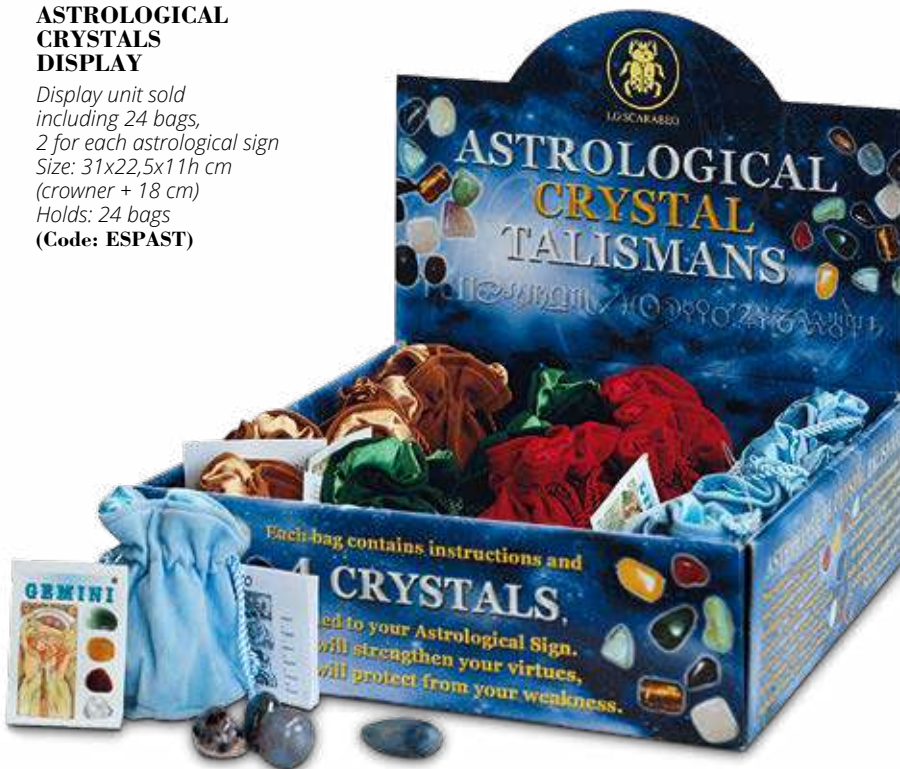

4 crystals in a organza bag with instructions.
978-886527324-1

ASTROLOGICAL CRYSTALS DISPLAY

Display unit sold including 24 bags, 2 for each astrological sign
Size: 31x22,5x11h cm (crown + 18 cm)
Holds: 24 bags
(Code: ESPAST)