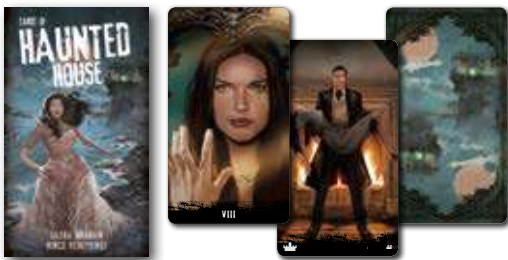

BEFORE TAROT (Code: EX239)

P. Alligo and Floreana Nativo, artwork by Eon & Simona Rossi

78 cards, 66x120 mm. Instructions. Multilingual edition.
978-886527529-0

JOHN BAUER TAROT (Code: EX240)

John Bauer

78 cards, 65x118 mm. Instructions. Multilingual edition.
978-886527530-6