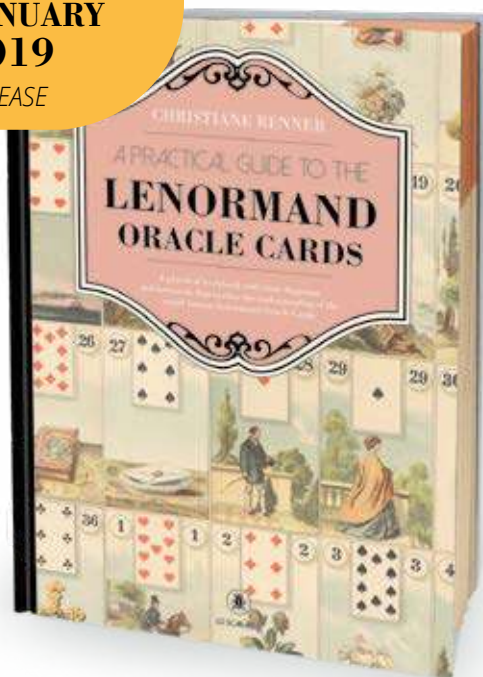

**JANUARY
2019**

RELEASE

A PRACTICAL GUIDE TO THE LENORMAND ORACLE CARDS
(Code: LI130UK)

Christiane Renner

48 pages, hardcover. Size 21x28,2 cm.
English edition. 978-886527560-3

Christiane Renner walks you through the mysteries of the world famous Lenormand oracle. She makes learning easy with diagrams and keywords. Master the card meanings and the system and you will be doing practical, clear readings in no time.